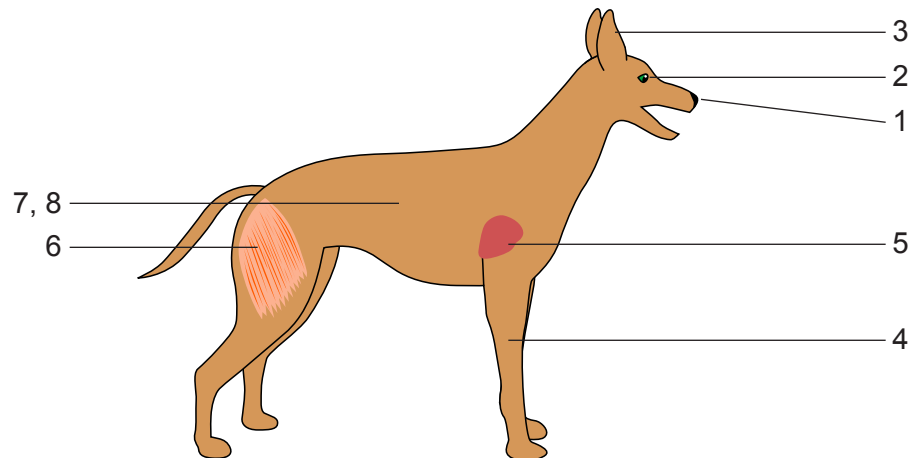

Dog Traits

Physical traits

- 1) Smell
- 2) Sight
- 3) Hearing
- 4) Speed
- 5) Endurance
- 6) Strength
- 7) Coat color
- 8) Hair length

Function/significance

- Above average olfactory receptors =
- Above average number of rods =
- Long pointed ears =
- Long legs =
- Large heart =
- Large muscles =
- long hair =
- short hair =

Behavioral traits

Trainability:

Disposition:

Bark:

Function/significance

- High trainability =
- low trainability =
- Vicious =
- Compatible =
- Loud bark =
- Quiet bark =