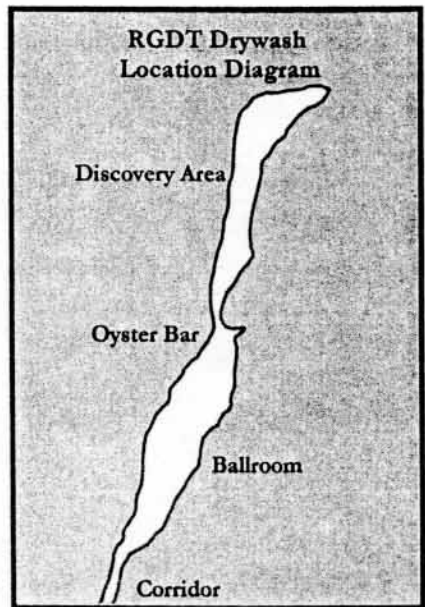

# Red Gulch Dinosaur Tracksite

## Track Location Map: Discovery Area

Discovery Area Tracks  
grouped by Size

-  10 - 12 cm
-  13 - 14 cm
-  15 - 16 cm
-  17 - 19 cm
-  20 - 23 cm

1:160

Figure 4