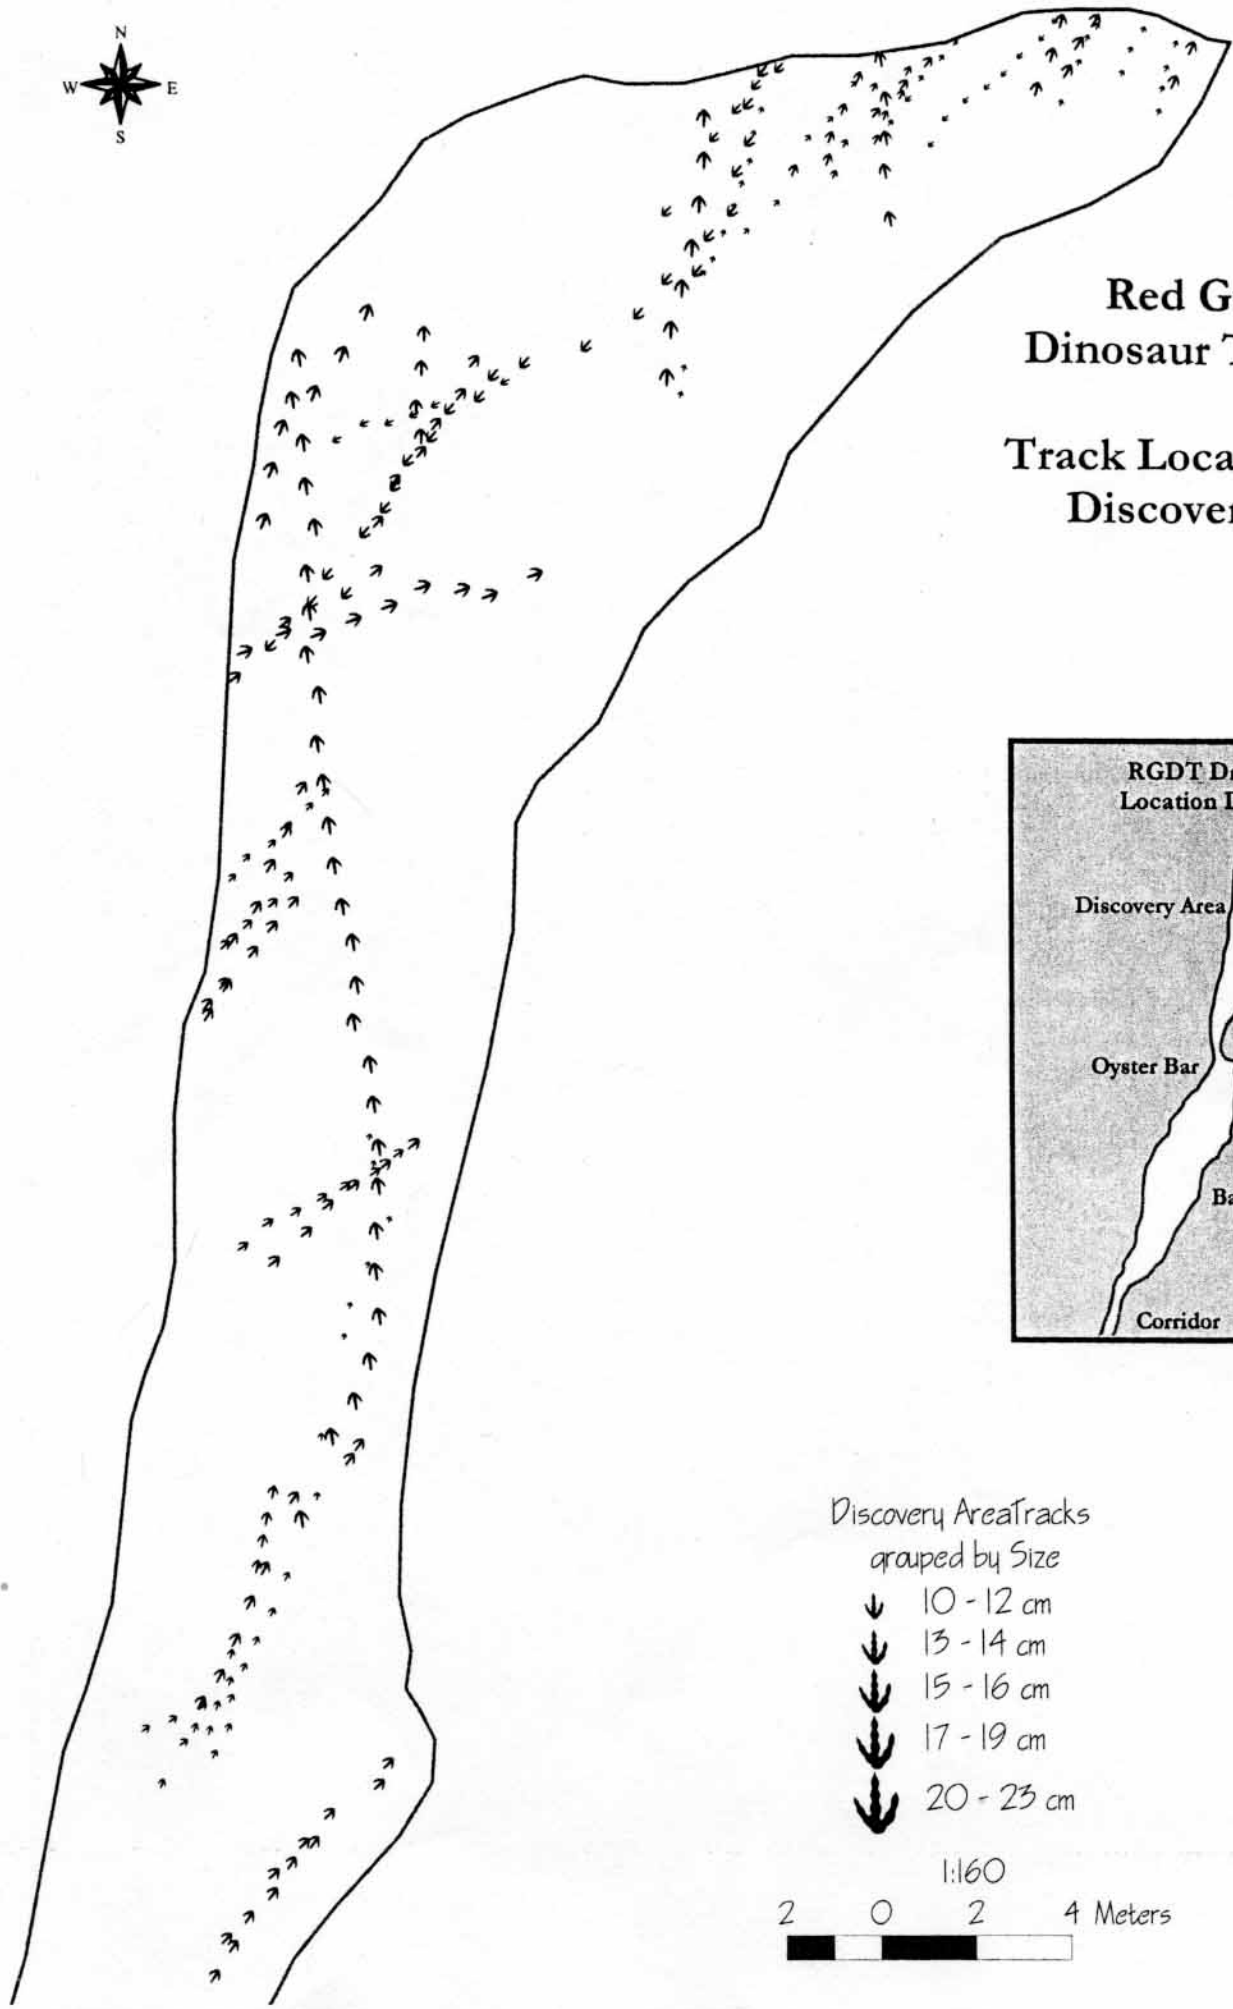

# Red Gulch Dinosaur Tracksite

## Track Location Map: Discovery Area

Discovery Area Tracks  
grouped by Size

-  10 - 12 cm
-  13 - 14 cm
-  15 - 16 cm
-  17 - 19 cm
-  20 - 23 cm

1:160

Figure 4